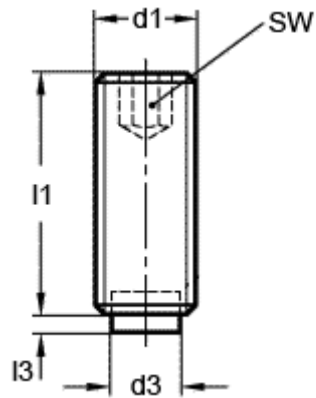

Data Sheet

Article number: 209316251

Description: E+G Grub screw, st. steel
GN 913.5-M6-32-KU

Measures

$d1 = M6$
 $d3 = 4$
 $l1 = 32.0$
 $l3 = 1.3$
 $SW = 3.0$